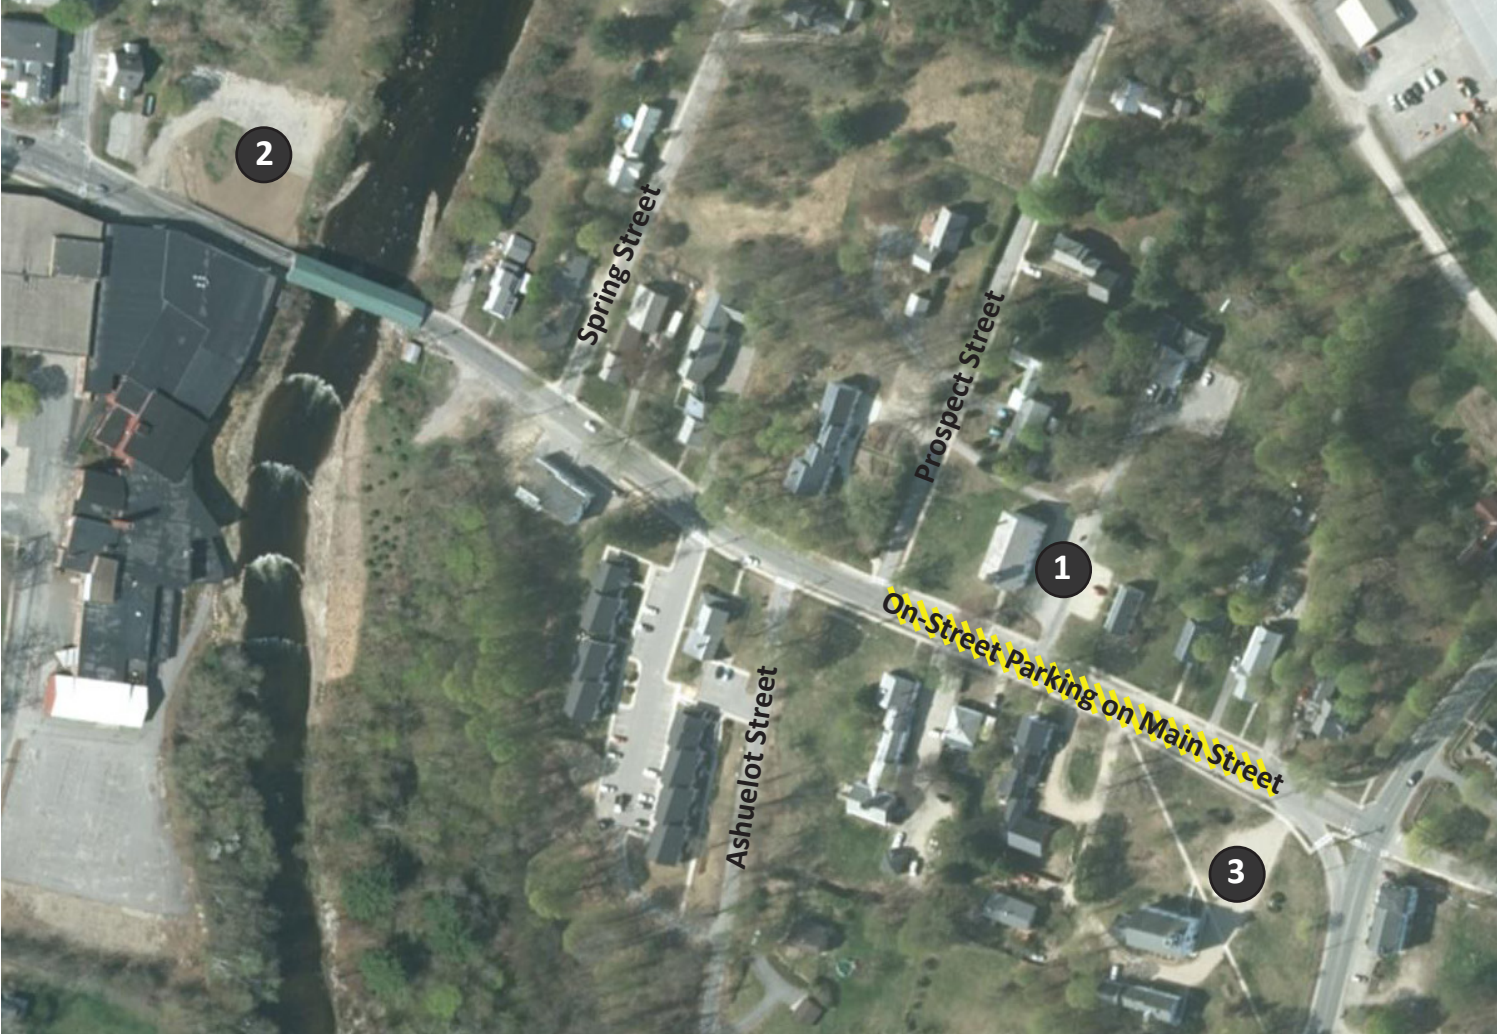

Town of Swanzev - Whitcomb Hall Parking Map

A limited number of parking spaces are available at Whitcomb Hall. If additional parking is needed, please refer to this map for public parking within walking distance of Whitcomb Hall

- 1** Whitcomb Hall - 17 Main Street
- 2** West Swanzev AA Memorial Park - 53 Main Street
- 3** West Swanzev Community Church - 5 Holbrook Avenue